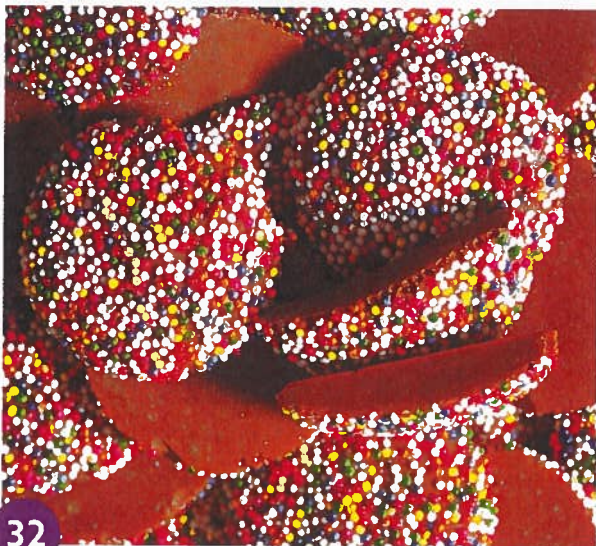

The story of
**GERTRUDE HAWK
CHOCOLATES**

Gertrude Hawk was an enterprising and innovative woman. In 1936, to support the family income, she began making hand-dipped chocolates in the kitchen of her home.

Still owned and operated by the Hawk family, the company has grown over the last 87 years to become a nationally respected manufacturer and distributor of quality chocolates. Dedicated craftspeople blend the finest and freshest ingredients using time tested recipes to create mouth-watering chocolates, and we proudly guarantee your satisfaction with every purchase!

32

Milk Chocolate Non Pareils

Delicious solid milk chocolate discs topped with colorful tiny non pareils. An old fashioned treat! Bagged. 8 oz.

$15.00