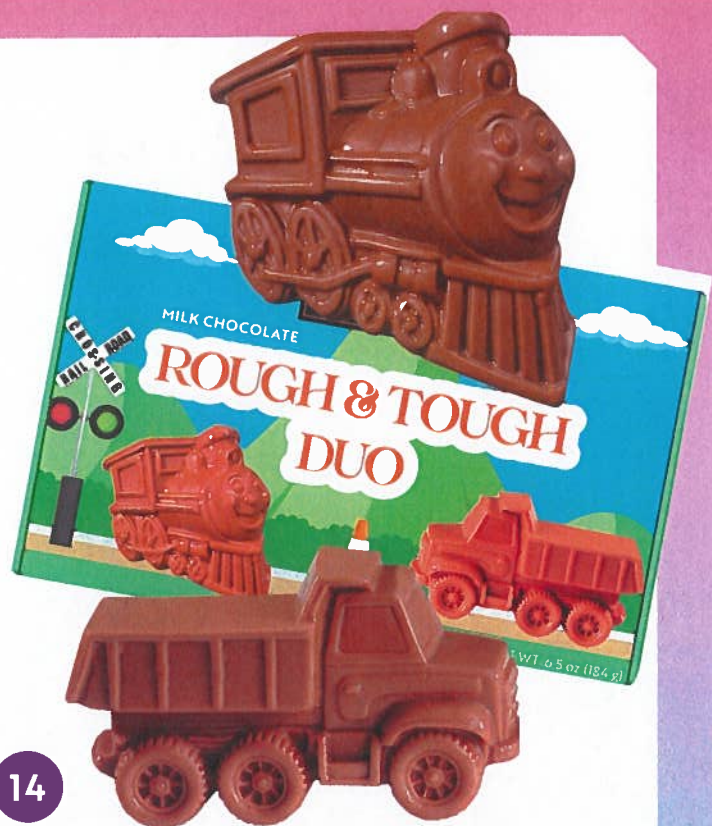

\$14.00

13

Milk Chocolate Doggone Trio

Creamy milk chocolate is molded into everyone's favorite companion. It's the perfect basket filler. Dogs are individually wrapped. 6.75 oz.

\$14.00

14

Rough & Tough Duo • Truck & Train