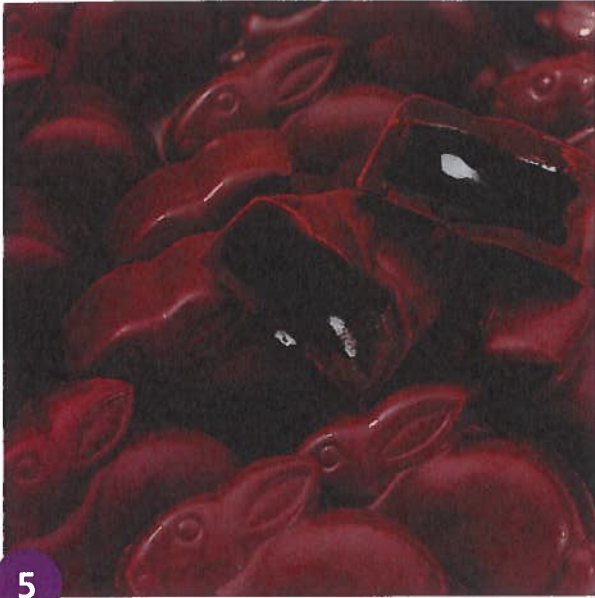

Creamy, meltaway peanut butter covered in rich, solid dark chocolate in our classic bunny shape. 12.8 oz.

\$18.00

3

Dark Chocolate Raspberry Smidgens®

A creamy raspberry center is surrounded by rich dark chocolate to create this delightfully tasty duo. 12.8 oz.

\$18.00

4

Super Value Pack

Milk Chocolate Peanut Butter Smidgens® Family Pack

Our delicious milk chocolate peanut butter Smidgens packed in an oversized pack, with almost 60 per box! 25.6 oz.

\$33.00

DID YOU KNOW... UP TO 50% OF YOUR PURCHASE GOES TO YOUR ORGANIZATION