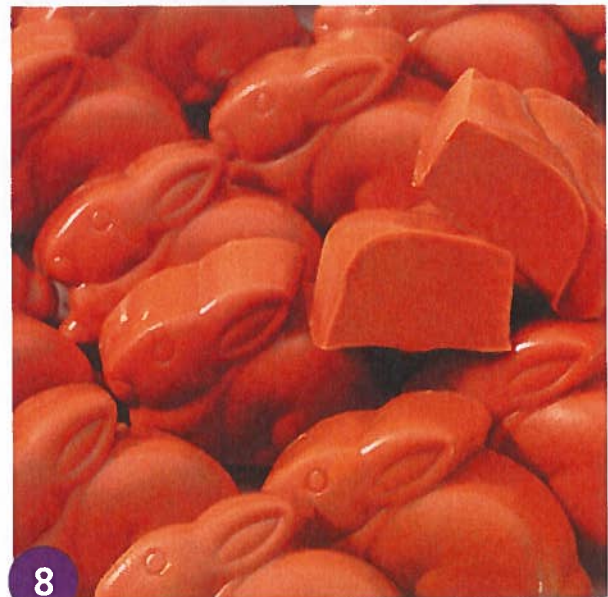

8

Milk Chocolate Smidgens®

Our timeless, creamy, milk chocolate in our classic bunny shape is the perfect treat for the Easter season. 12.8 oz.

$18.00