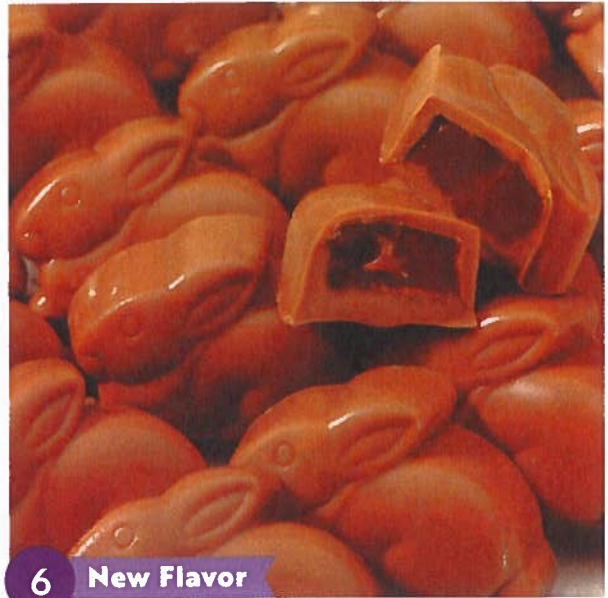

6 **New Flavor**

Milk Chocolate Coffee Caramel Smidgens®

A delicious and balanced combination of rich coffee and buttery caramel paired with our creamy milk chocolate is the perfect Easter treat. 12.8 oz.

$18.00