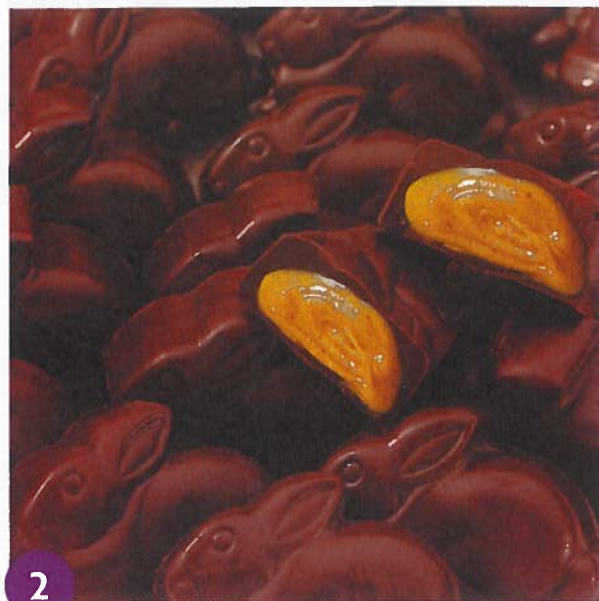

WHITE COPY: to Gertrude Hawk Chocolates **YELLOW COPY:** Chairperson Copy **PINK COPY:** Seller Copy

FORM OF PAID

TOTAL GRAND TOTAL

SMIDGENS®

Everyone's favorite returns in seasonal shapes, just in time for the Easter season!

1

Milk Chocolate Peanut Butter Smidgens®

Our famous creamy meltaway peanut butter covered in smooth milk chocolate in assorted festive shapes. Gift boxed. 8 oz.

\$16.00

2

Dark Chocolate Peanut Butter Smidgens®

Creamy, meltaway peanut butter covered in rich, solid dark chocolate in our classic bunny shape. 12.8 oz.

\$18.00

3

Dark Chocolate Raspberry Smidgens®

A creamy raspberry center is surrounded by rich dark chocolate to create this delightfully tasty duo. 12.8 oz.