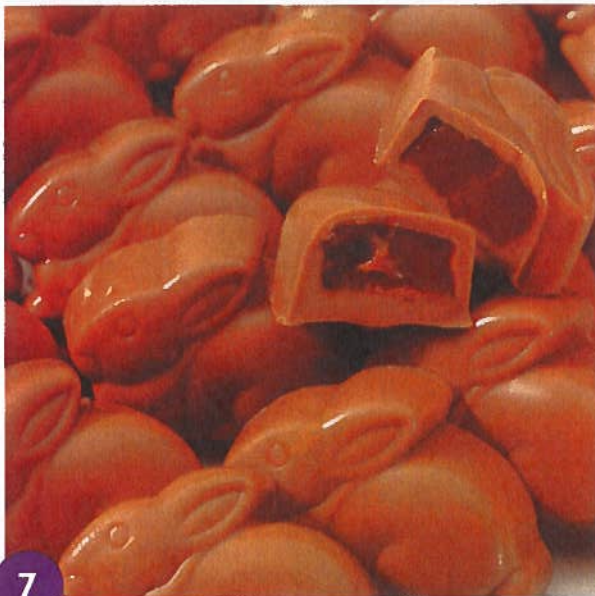

A delicious and balanced combination of rich coffee and buttery caramel paired with our creamy milk chocolate is the perfect Easter treat. 12.8 oz.

\$18.00

7

Milk Chocolate Caramel Smidgens®

Adorable bunny shaped milk chocolate filled with rich, buttery caramel. 12.8 oz.