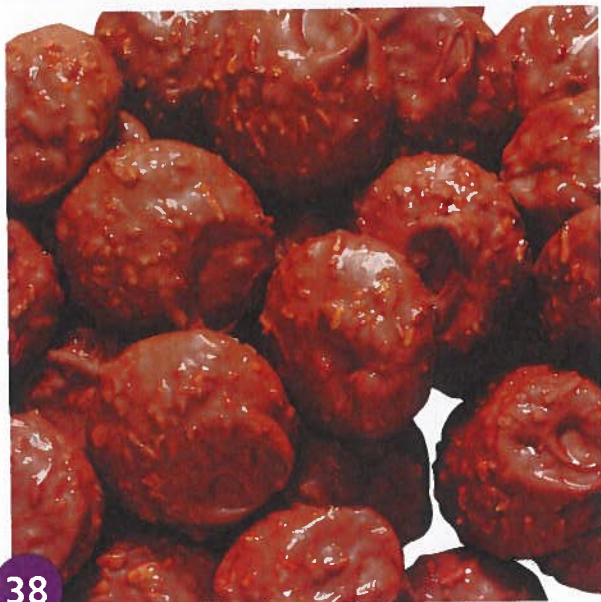

\$33.00

37

Milk Chocolate Peanut Butter Cups

Our most popular peanut butter and milk chocolate in mini cups. The perfect snack for yourself or to share with other peanut butter lovers. 2 lbs.

\$33.00

CHOCOLATE PACKS

38

Milk Chocolate Toasted Coconut Clusters

Coconut toasted to a tasty crunch then wrapped in fine milk chocolate. Creamy and crunchy goodness. 11.5 oz.

\$17.00

39

Dark Chocolate Covered Mint Mini Cookies

We take mini crispy chocolate cookies and top them with a creamy mint confection and rich dark chocolate. 12 oz.